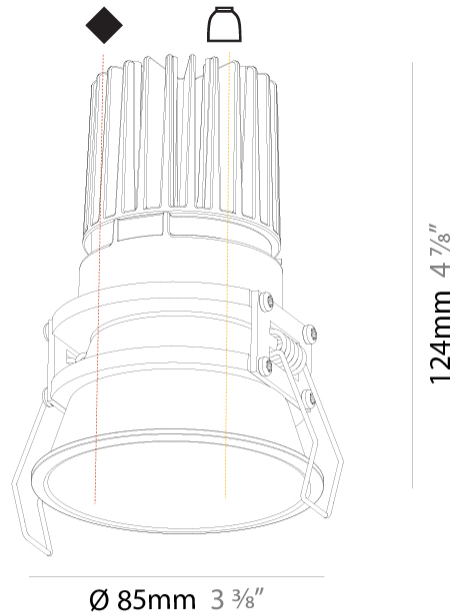

GENERAL

Series: Invader Deep
Partner: Prolicht
Division: Architectural
Installation: Recessed
Product Type: Downlight
Mounting Location: Ceiling
Light Distribution: Downlight

PHYSICAL

Aperture Sizes - Downlights: 2"
Shape: Round
Diameter (mm): 85
Diameter (in): 3 3/8
Height (mm): 124
Height (in): 4 7/8
Ceiling Thickness (mm): 5 - 30
Ceiling Thickness (in): 3/16 - 1 3/16
Min. Recessing Depth (mm): 140
Min. Recessing Depth (in): 5 1/2
Weight (kg): 0.335
Weight (lbs): 0.74
Fixture Finish: SSR / BKV / CWI / CRY / HAB / UFT / ITA / RUA / FTG / MYG / LOD / PUS / FRO / FUP / KIA / POP / BLS / SPG / MEY / GOH / CHC / COM / ABZ / JAG / OBR / MOS / ROR
Fixture Material: Aluminum Die Cast
Cut-out Measurements: D - 80mm / 3 1/8"

ELECTRICAL

Lamp Type: LED (Zhaga Standard)
Input Wattage (W): 13
Total Output Wattage (W): 11.8
Dimming: Tri-Mode (Non-Dimming and Phase Dimming (120Vac only) and 0-10V Dimming)
Driver Included: No
Driver Location: Recessed Housing
Driver Type: Constant Current - Universal
Housing: See components
Input Voltage (V): 120 - 277
Constant Current (MA): 350

LED

Number of LEDs: 1
Color Temperature (°K): 2700 / 3000 / 3500 / 4000
Max. Delivered Lumen (lm): 890 / 920 / 970 / 990
Nominal Lumen (lm): 1304 / 1352 / 1421 / 1450
CRI: >90 CRI
Lamp Life (hrs): 50000

OPTICAL

Reflector°: 20 / 40 / 60
Adjustability: Fixed

RATINGS AND CERTIFICATIONS

Certified By: Certified for North American Standards
IP rating: IP44