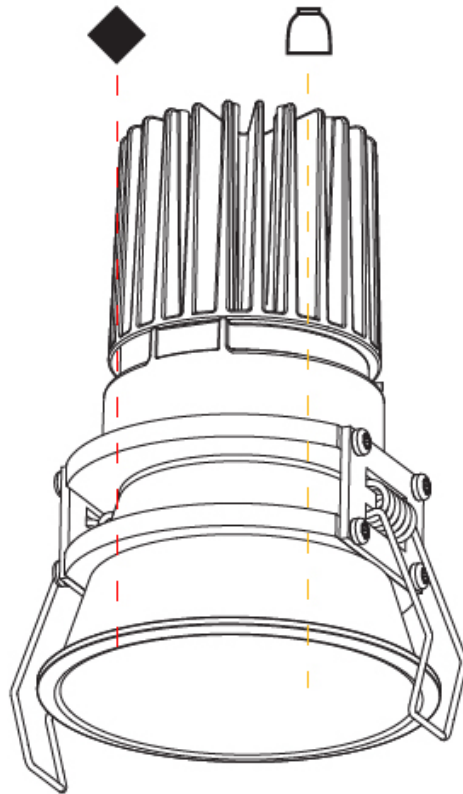

INVADER DEEP RECESSED

A35605-

PROJECT _____

TYPE _____

SPECIFIER _____

QUANTITY _____

DATE _____

A